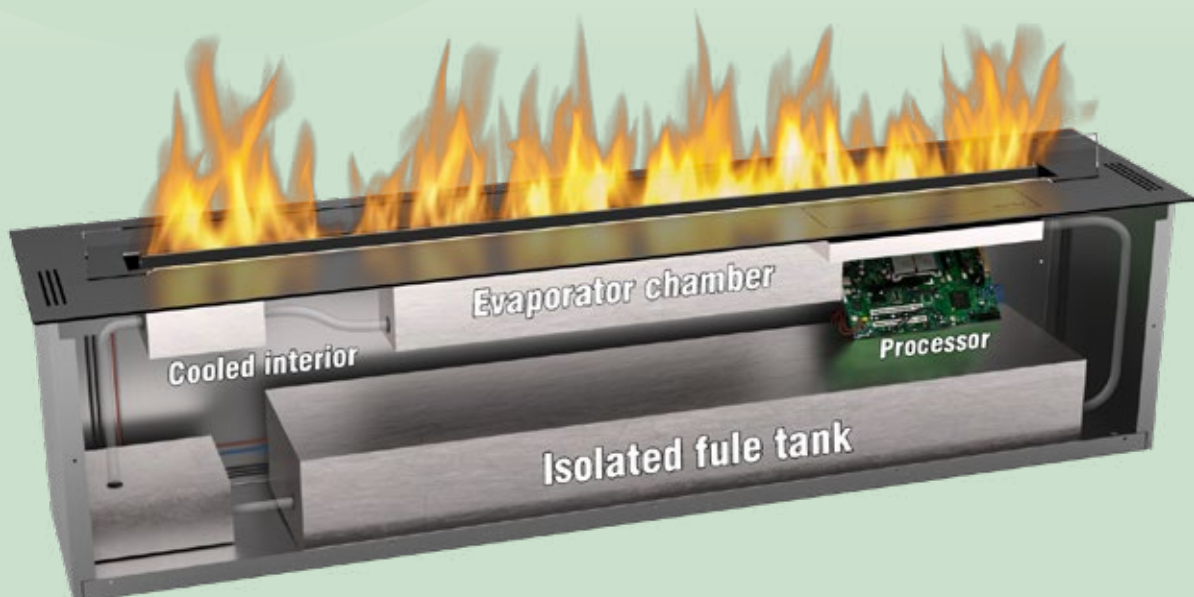

planika

ETHANOL FIREPLACES PREMIUM COLLECTION

PLANIKA 2024

VALID FROM 09 JANUARY 2024

EURO PRICELIST

planika

Our contribution to achieve CO₂ neutrality.

Our mission is to give you modern fireplaces that are safe, convenient and eco-friendly. Over the years we have developed the innovative BEV Technology[®] that allowed us to create an exceptionally clean and fully automated burning process of ethanol vapours. It produces lower carbon emissions and is safe for the environment. Discover ecological fireplaces of the future.

Ethanol is an organic distillate made from plants.
It is known to produce lower CO₂ emissions.

100% of the emissions are compensated by plants absorbing CO₂.

The netzero technology changes liquid ethanol into gas. The flame has full access to oxygen.

The clean burning of ethanol vapour emits significantly less CO₂ than regular fireplaces.
No ash, soot or smoke are produced.

FLA4 BURNER

AUTOMATIC ETHANOL BURNER WITH BEV TECHNOLOGY®

planika

- remote control included
- mobile app control
- touch display
- SHS compatible
- automatic refill system
- 6 stage flame height
- BEV Technology®